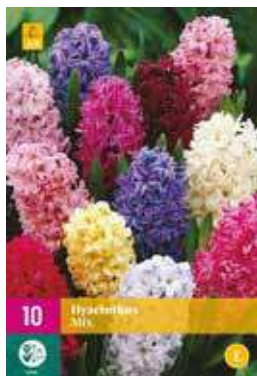

322.090 14/15
Mix