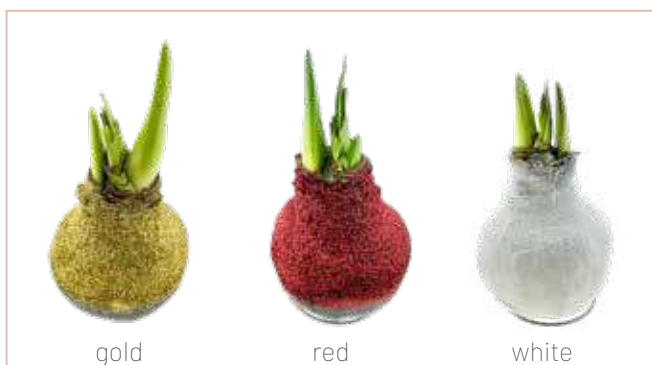

716.310
Mix box with 12 bulbs (red);
4 of each variety

pastel violet

white

light pink

GLITTER LINE MIX

716.330
Mix box with 12 bulbs (red);
4 of each variety

HAPPINESS LINE MIX

716.350
Mix box with 12 bulbs (red);
4 of each variety