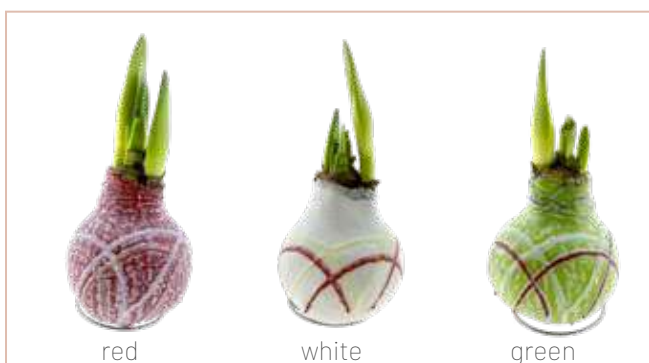

RED JOY LINE MIX

716.430
Mix box with 12 bulbs (red);
4 of each variety