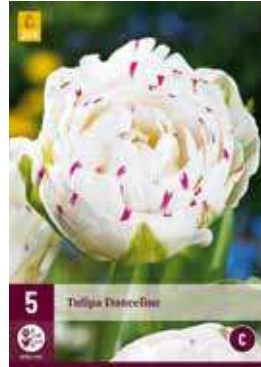

313.520 11/12
Danceline